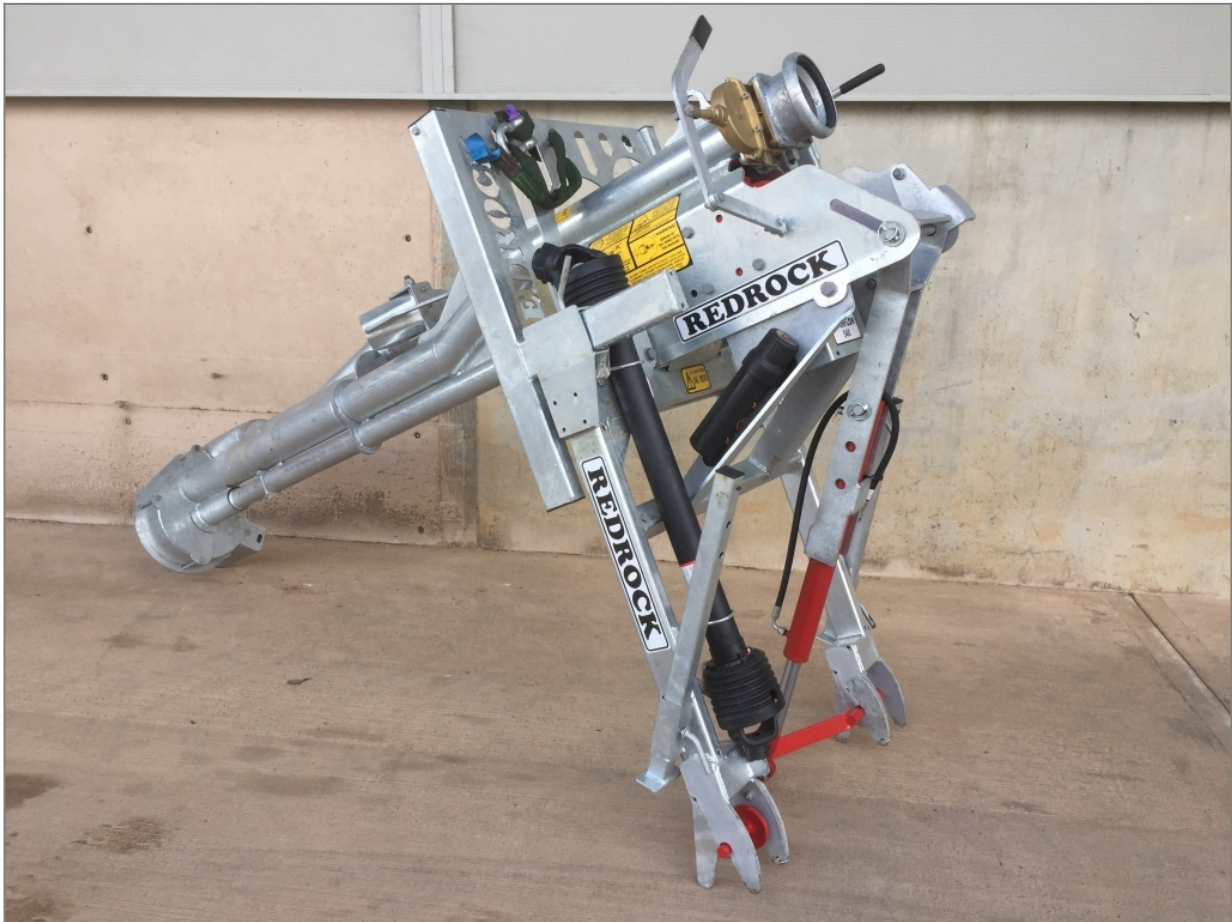

tel. : 01823 253808
mobile : 07702 501272
email : richard@parristractors.com
www : parristractors.com

Parris Tractors Ltd
Cutliffe Farm
Sherford
Taunton
Somerset
TA1 3FU

MAKE/MODEL Redrock super flow slurry pump
MONTH/YEAR NEW

EXTRA FEATURES

- 8ft
- fully galvanised