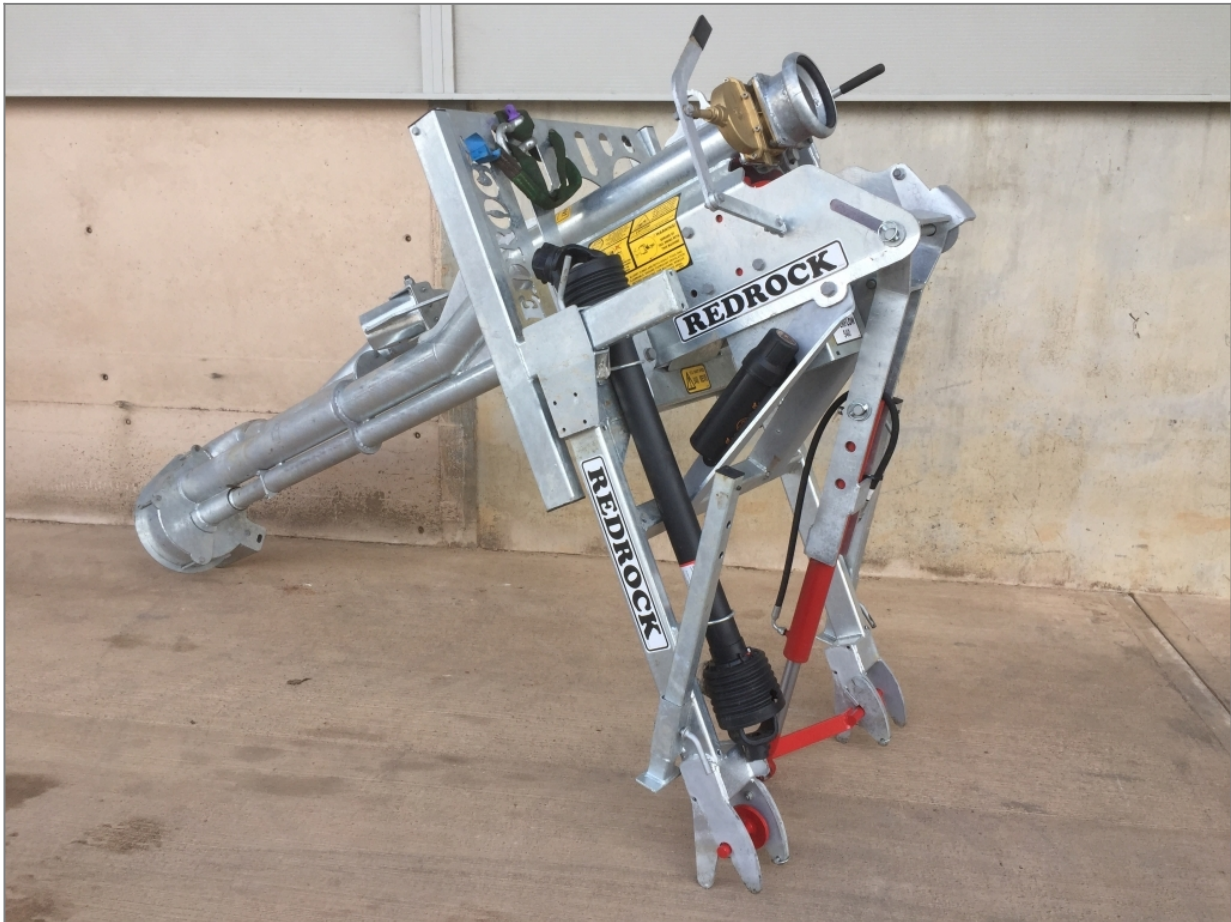

tel. : 01823 253808
mobile : 07702 501272
email : richard@parristractors.com
www : parristractors.com

Parris Tractors Ltd
Cutliffe Farm
Sherford
Taunton
Somerset
TA1 3FU

MAKE/MODEL Redrock super flow slurry pump
MONTH/YEAR NEW

EXTRA FEATURES

- 8ft
- fully galvanised