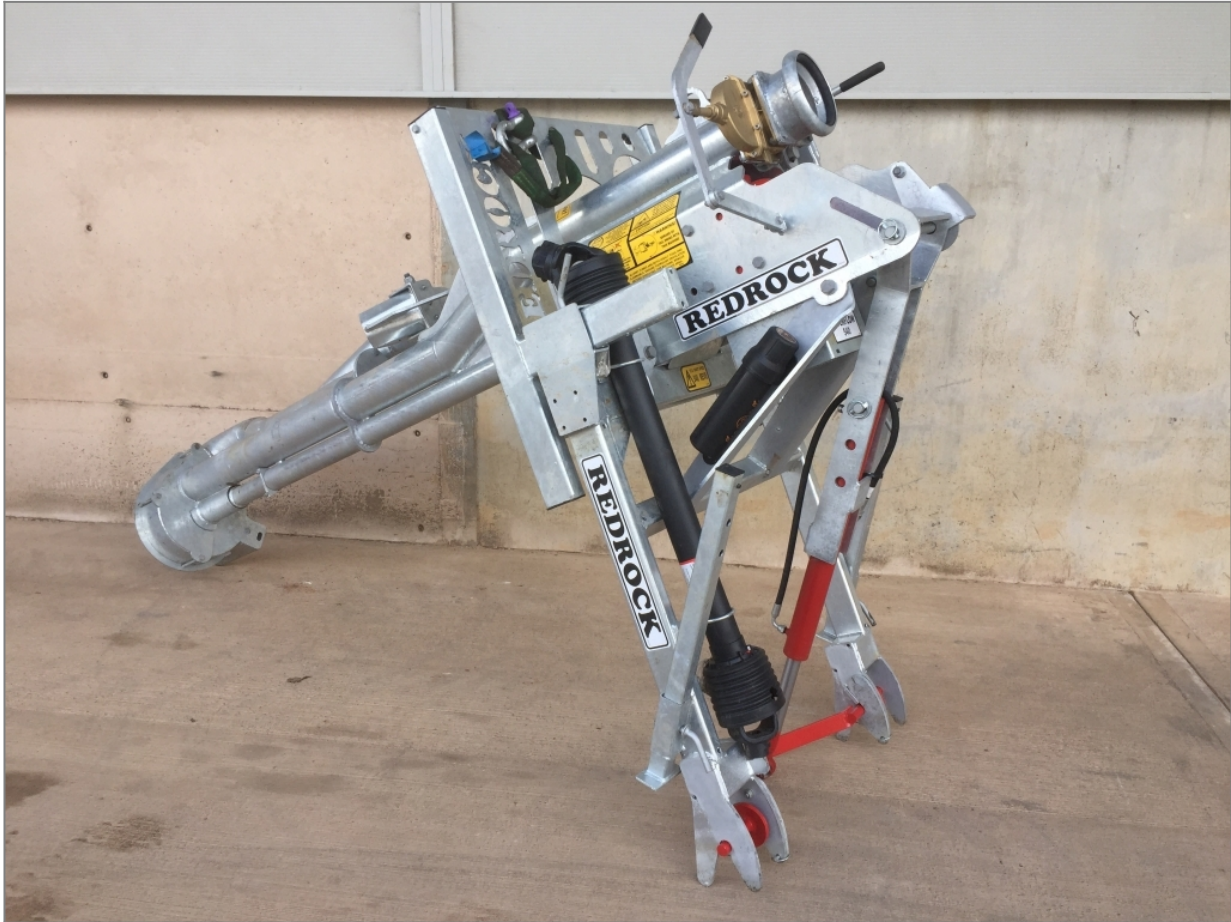

tel. : 01823 253808  
mobile : 07702 501272  
email : richard@parristractors.com  
www : parristractors.com

Parris Tractors Ltd  
Cutliffe Farm  
Sherford  
Taunton  
Somerset  
TA1 3FU

**MAKE/MODEL** Redrock super flow slurry pump  
**MONTH/YEAR** NEW

**EXTRA FEATURES**

- 8ft
- fully galvanised