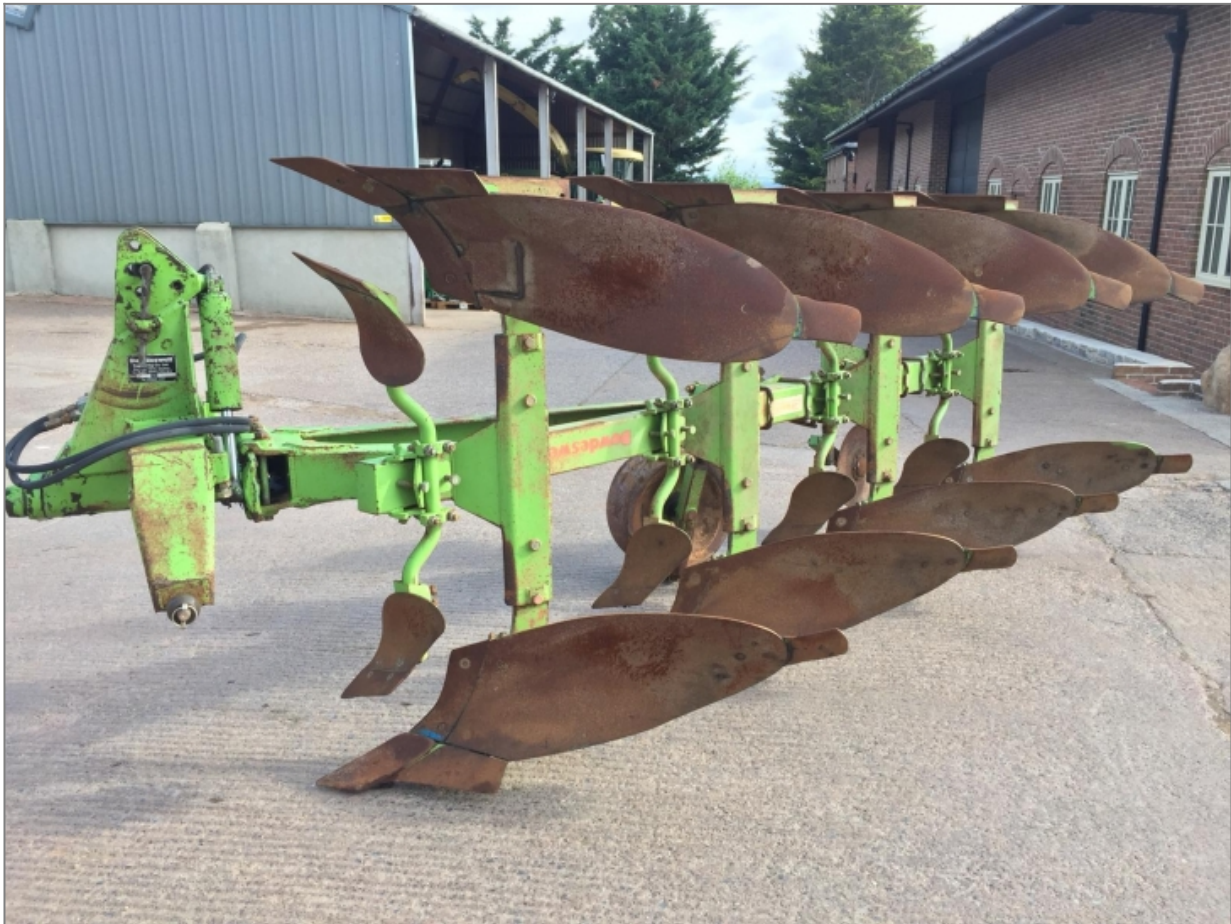

tel. : 01823 253808
mobile : 07702 501272
email : richard@parristractors.com
www : parristractors.com

Parris Tractors Ltd
Cutliffe Farm
Sherford
Taunton
Somerset
TA1 3FU

MAKE/MODEL Dowdeswell DP8 A 4 furrow reversible plough
MONTH/YEAR 1988

EXTRA FEATURES

- 14 inch furrow
- steel depth wheel
- rear disc
- manual front furrow adjustment
- this plough has been on the same small farm from new